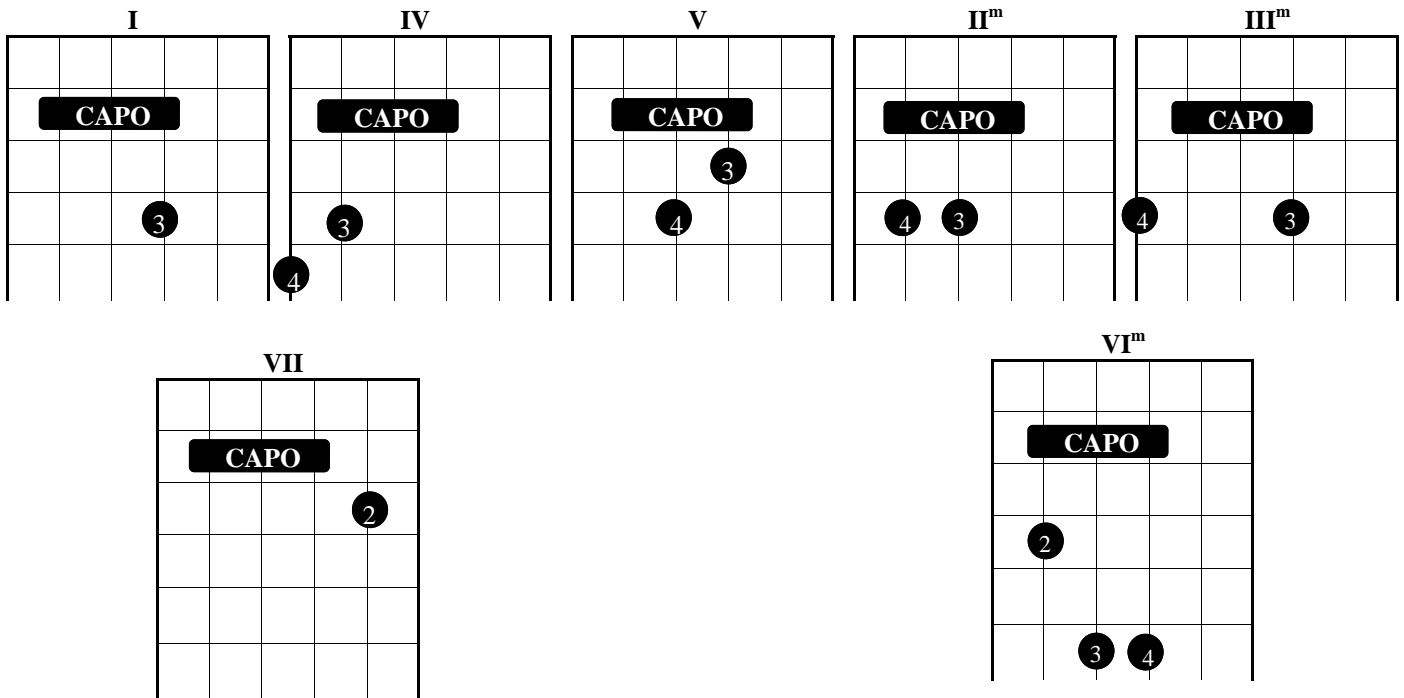

Chords for the Cut Capo

Where do I put the Cut Capo?

Key	Regular Capo	Cut Capo
E	NONE	2
F	1	3
F#/Gb	2	4
G	3	5
G#/Ab	4	6
A	5	7
A#/Bb	6	8
B	7	9
C	8	10